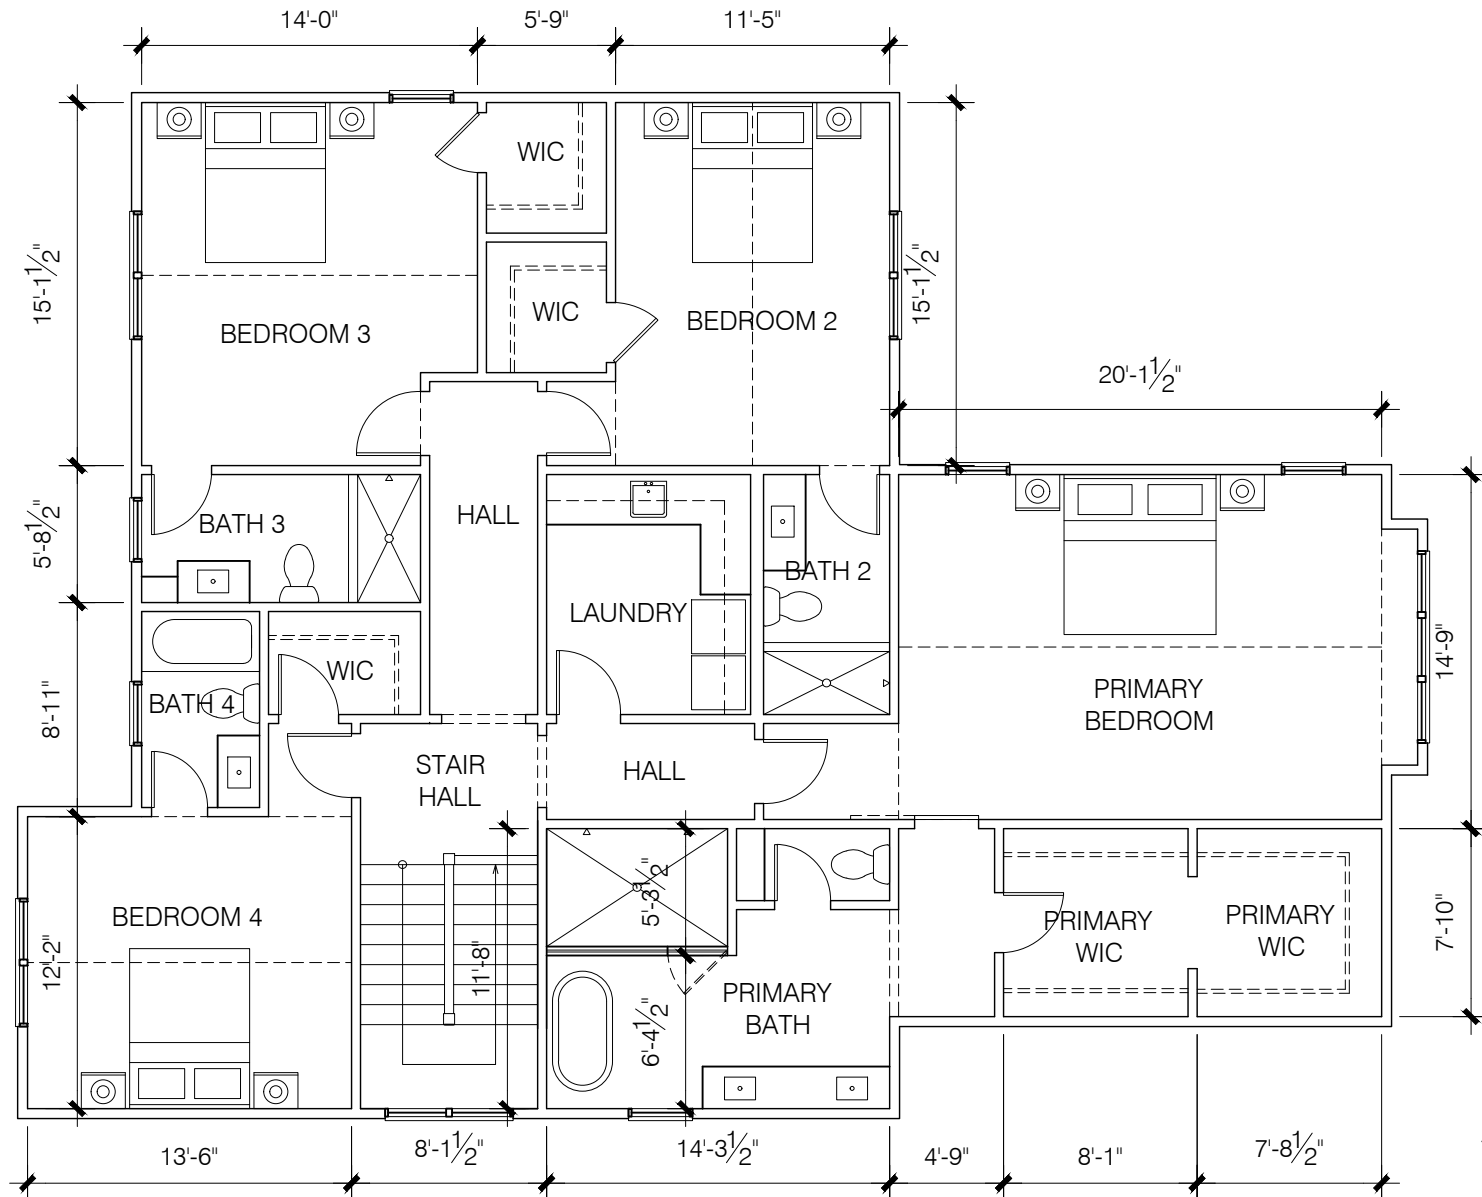

New Residence

1130 Cumberland Rd NE

Atlanta, GA 30306

For: Liam Homes

02-16-2024

1ST FL: 1922 SF

2ND FL: 1926 SF

TOTAL: 3848 SF

1 floor plan - 1st floor

SCALE: 1/8" = 1'-0"

**GOTSCH STUDIO**  
ARCHITECTURE & DESIGN

New Residence  
 1130 Cumberland Rd NE  
 Atlanta, GA 30306  
 For: Liam Homes  
 02-16-2024

2 floor plan - 2nd floor

SCALE: 1/8" = 1'-0"